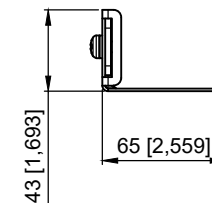

FULLY EXTENDED

FULLY RETRACTED

2 PIECES PER SET
INCL. MOUNTING HARDWARE

	ALR50		Product description L-RAIL SET (PAIR) ADJUSTABLE IN DEPTH 480 ~ 830 MM		
	MM [INCH]	Scale 1 : 4	Outer dimensions (w x h x d) 65 x 43 x 830 mm 2,559 x 1,693 x 32,677 "	Unit height 1 HE	Weight 1,70 kg 3,75 lbs