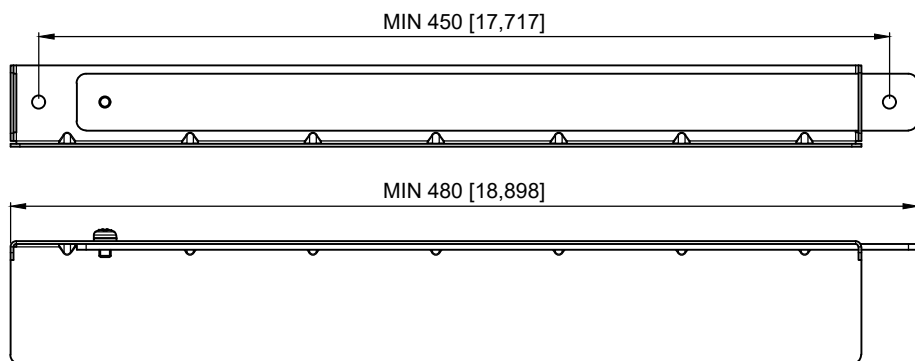

FULLY EXTENDED

FULLY RETRACTED

2 PIECES PER SET
INCL. MOUNTING HARDWARE

	ALR50		Product description L-RAIL SET (PAIR) ADJUSTABLE IN DEPTH 480 ~ 830 MM		
	MM [INCH]	Scale 1 : 4	Outer dimensions (w x h x d) 65 x 43 x 830 mm 2,559 x 1,693 x 32,677 "	Unit height 1 HE	Weight 1,70 kg 3,75 lbs